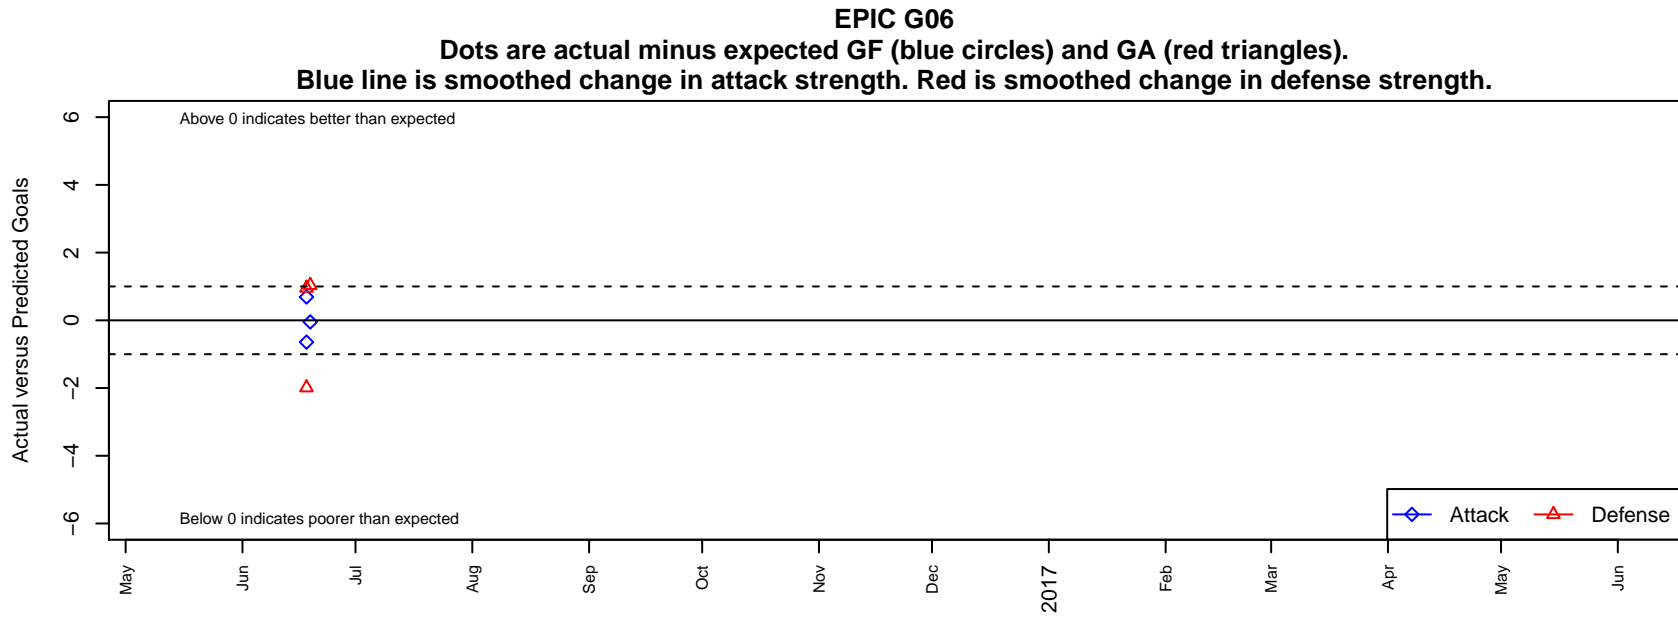

EPIC G06

, BC
G06 total strength=483
attack=0.56 defense=0.2

alt names used:
EPIC

Venues played:
2016 Skagit Firecracker Gold U11

date	home		away		venue	pred.home	pred.away
2016-06-19	EPIC G06	1	NC Alliance FC G06	4	2016 Skagit Firecracker Gold U11	1.05	5.03
2016-06-18	EPIC G06	5	NW United Black G06	4	2016 Skagit Firecracker Gold U11	4.31	2.01
2016-06-18	WA Rush G06	4	EPIC G06	1	2016 Skagit Firecracker Gold U11	4.95	1.64